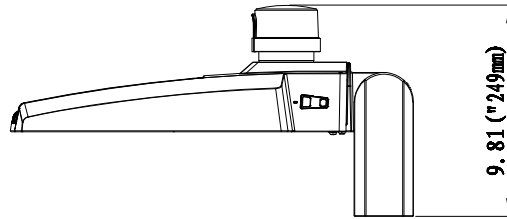

Weight & Packaging

Luminaire Weight	2.93kg
Product Dimensions	314 x 210 x 82mm
Packaged Weight	3.65kg

Warranty

Warranty	5 years
----------	---------

ILLUMINANCE AT DISTANCE

TYPE III MEDIUM

TYPE V SHORT ROUND

WARM WHITE
2700K - 3000K

COOL WHITE
5900K - 6500K

DIMENSIONS

POLE MOUNT

ARM MOUNT

POLE MOUNT

ARM MOUNT SQUARE/ROUND

U BRACKET