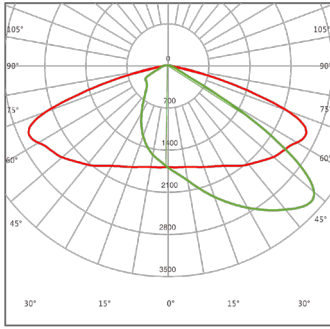

Optical Characteristics

Correlated Colour Temperature	5000K (4000K optional)
Colour Rendering Index	70Ra Standard (80Ra optional)
LED Type	SMD
LED Expected Lifespan	70,000 hrs
Light Efficacy	150lm/w
Luminous Flux	9,000lm
Beam Angle	Type II Medium
Effective Projected Area	0.85ft ²

Weight & Packaging

Luminaire Weight	2.93kg
Product Dimensions	314 x 210 x 82mm
Packaged Weight	3.65kg

Warranty

Warranty	5 years
----------	---------

ILLUMINANCE AT DISTANCE

TYPE III MEDIUM

TYPE V SHORT ROUND

WARM WHITE
2700K - 3000K

COOL WHITE
5900K - 6500K

DIMENSIONS

POLE MOUNT

ARM MOUNT

POLE MOUNT

ARM MOUNT SQUARE/ROUND

U BRACKET