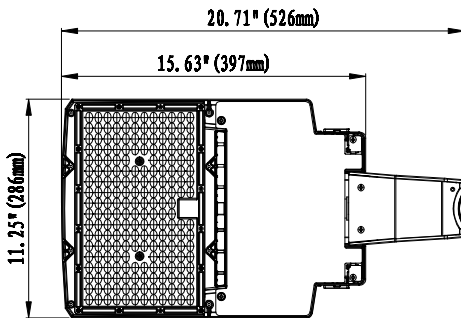

Weight & Packaging

Luminaire Weight	2.93kg
Product Dimensions	314 x 210 x 82mm
Packaged Weight	3.65kg

Warranty

Warranty	5 years
----------	---------

ILLUMINANCE AT DISTANCE

TYPE III MEDIUM

TYPE V SHORT ROUND

WARM WHITE
2700K - 3000K

COOL WHITE
5900K - 6500K

DIMENSIONS

POLE MOUNT

ARM MOUNT

POLE MOUNT

ARM MOUNT SQUARE/ROUND

U BRACKET