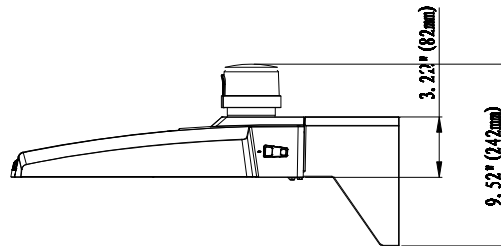

Weight & Packaging

Luminaire Weight	2.93kg
Product Dimensions	314 x 210 x 82mm
Packaged Weight	3.65kg

Warranty

Warranty	5 years
----------	---------

ILLUMINANCE AT DISTANCE

TYPE III MEDIUM

TYPE V SHORT ROUND

WARM WHITE
2700K - 3000K

COOL WHITE
5900K - 6500K

DIMENSIONS

POLE MOUNT

ARM MOUNT

POLE MOUNT

ARM MOUNT SQUARE/ROUND

U BRACKET