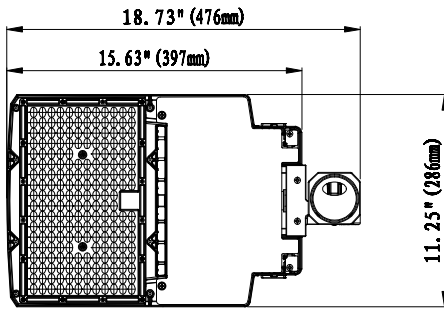

Weight & Packaging

Luminaire Weight	2.93kg
Product Dimensions	314 x 210 x 82mm
Packaged Weight	3.65kg

Warranty

Warranty	5 years
----------	---------

ILLUMINANCE AT DISTANCE

TYPE III MEDIUM

TYPE V SHORT ROUND

WARM WHITE
2700K - 3000K

COOL WHITE
5900K - 6500K

DIMENSIONS

POLE MOUNT

ARM MOUNT

POLE MOUNT

ARM MOUNT SQUARE/ROUND

U BRACKET