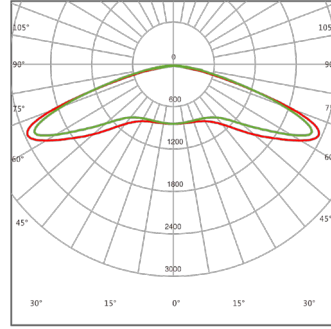

Optical Characteristics

Correlated Colour Temperature	5000K (4000K optional)
Colour Rendering Index	70Ra Standard (80Ra optional)
LED Type	SMD
LED Expected Lifespan	70,000 hrs
Light Efficacy	150lm/w
Luminous Flux	9,000lm
Beam Angle	Type II Medium
Effective Projected Area	0.85ft ²

Weight & Packaging

Luminaire Weight	2.93kg
Product Dimensions	314 x 210 x 82mm
Packaged Weight	3.65kg

Warranty

Warranty	5 years
----------	---------

ILLUMINANCE AT DISTANCE

TYPE III MEDIUM

TYPE V SHORT ROUND

WARM WHITE
2700K - 3000K

COOL WHITE
5900K - 6500K

DIMENSIONS

POLE MOUNT

ARM MOUNT

POLE MOUNT

ARM MOUNT SQUARE/ROUND

U BRACKET